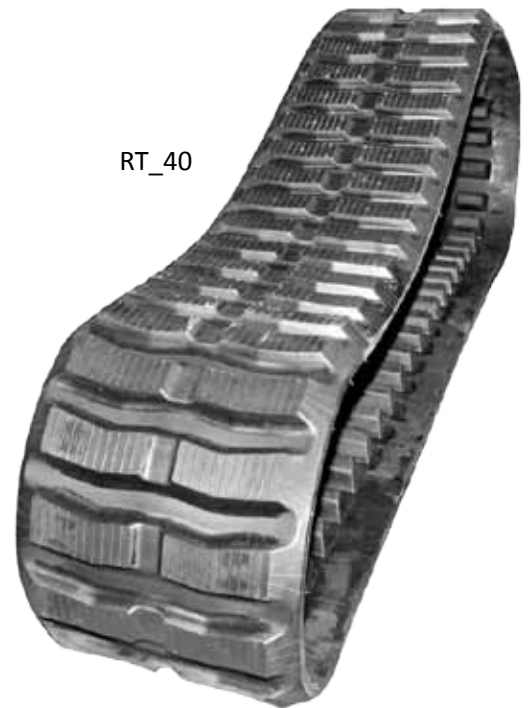

RT_40

**NOW OFFERING
REPLACEMENT
UNDERCARRIAGE
CAT PARTS!**

Idler & Bogie Wheels
Sprocket Sleeves & Drive Lugs